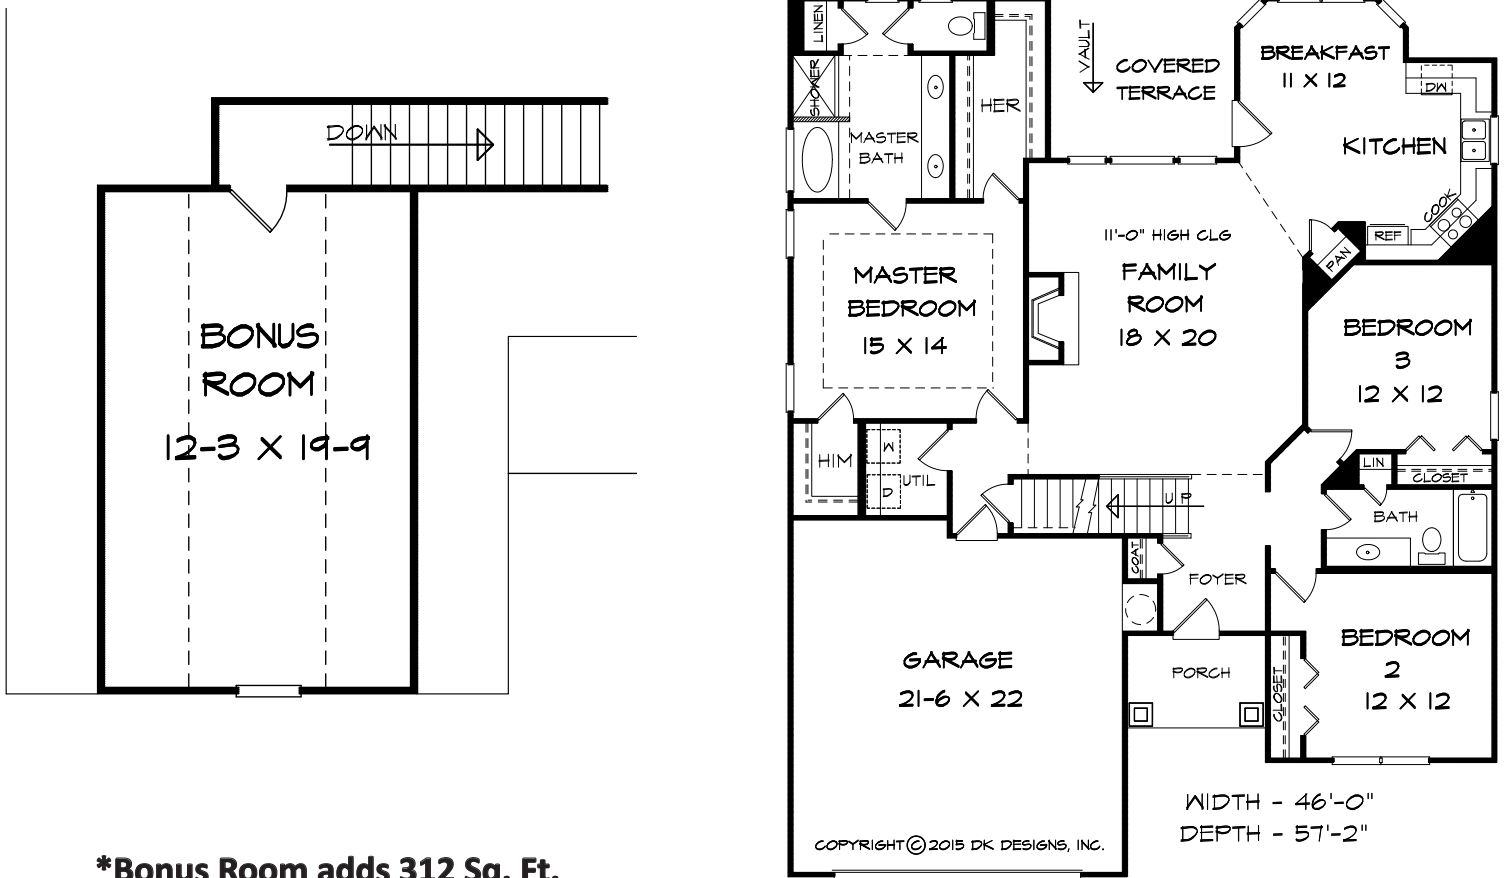

Alderman 1730 Sq. Ft.

FRONT ELEVATION

***Bonus Room adds 312 Sq. Ft.**

FLOOR PLAN

DK DESIGNS, INC.

info@dkplans.com
 (770) 460-9495