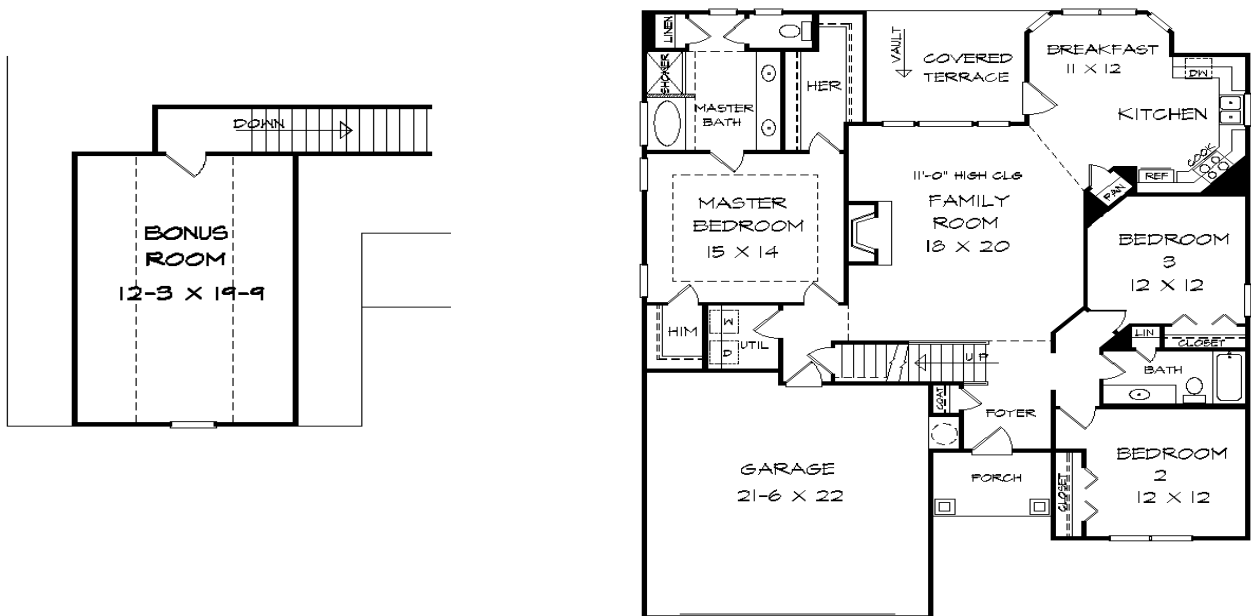

Alderman 1730 Sq. Ft.

Copyright DK Designs, Inc. This plan cannot be copied or reproduced by any method without written permission for DK Designs, Inc.

DK Designs, Inc. www.dkplans.com 770-460-9495