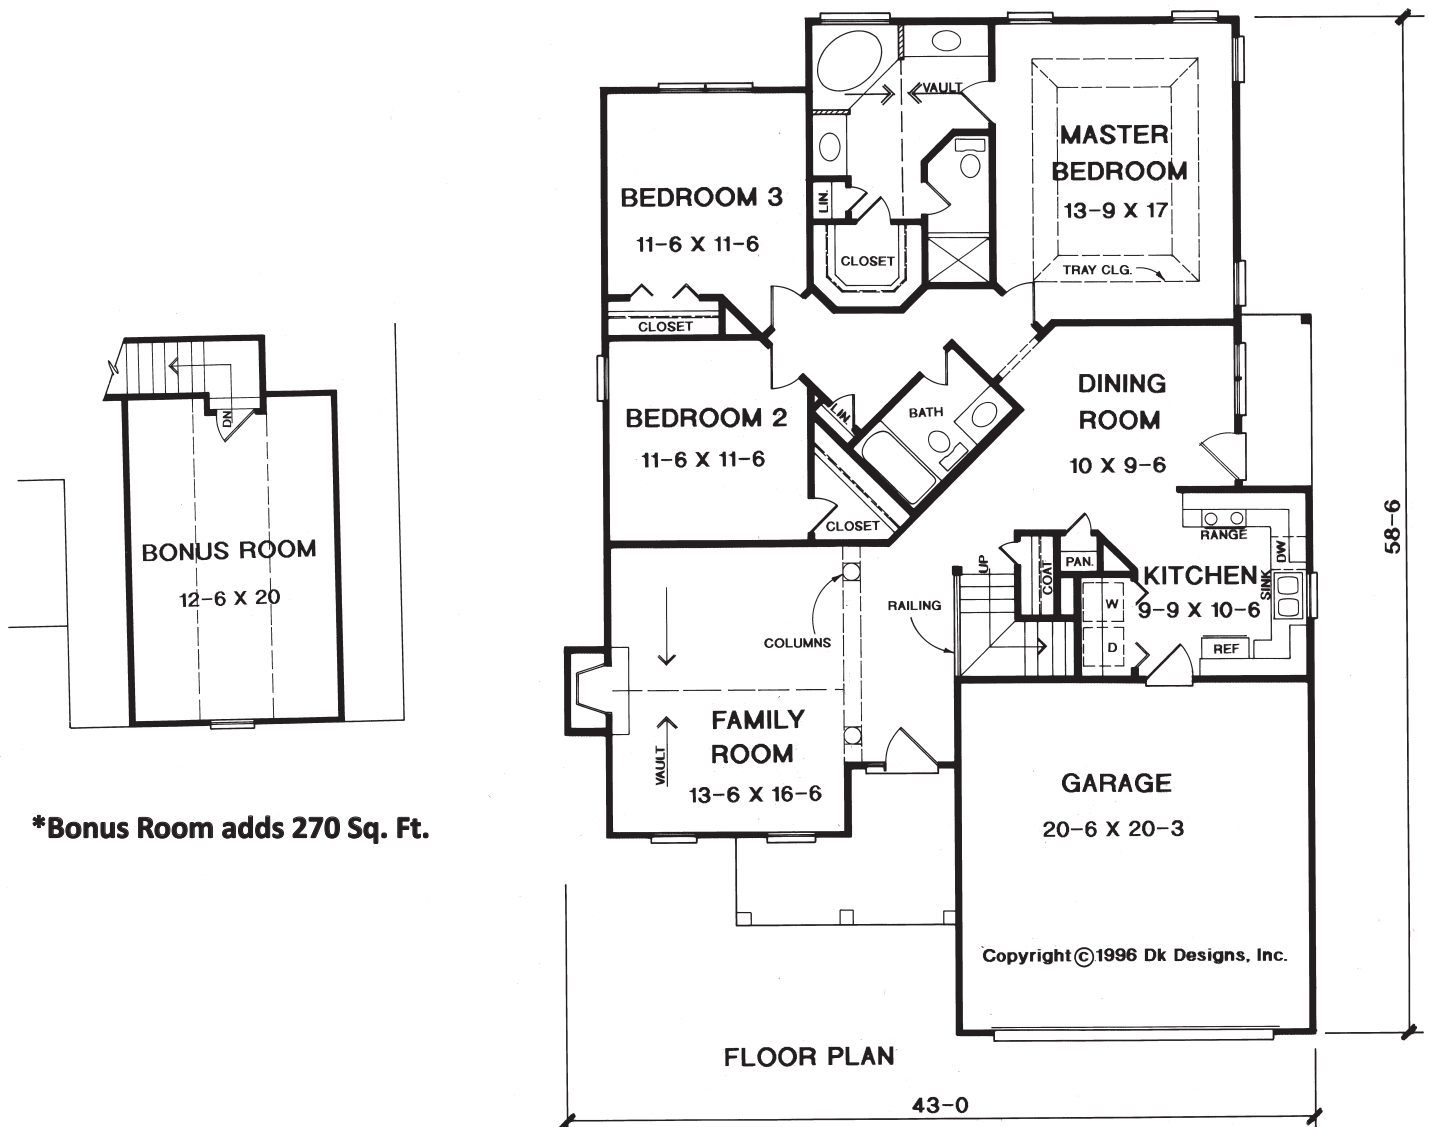

Montrose 1543 Sq. Ft.

***Bonus Room adds 270 Sq. Ft.**

DK DESIGNS, INC.

info@dkplans.com
(770) 460-9495

This plan is copyrighted by DK Designs, Inc. and cannot be copied or reproduced without written permission.