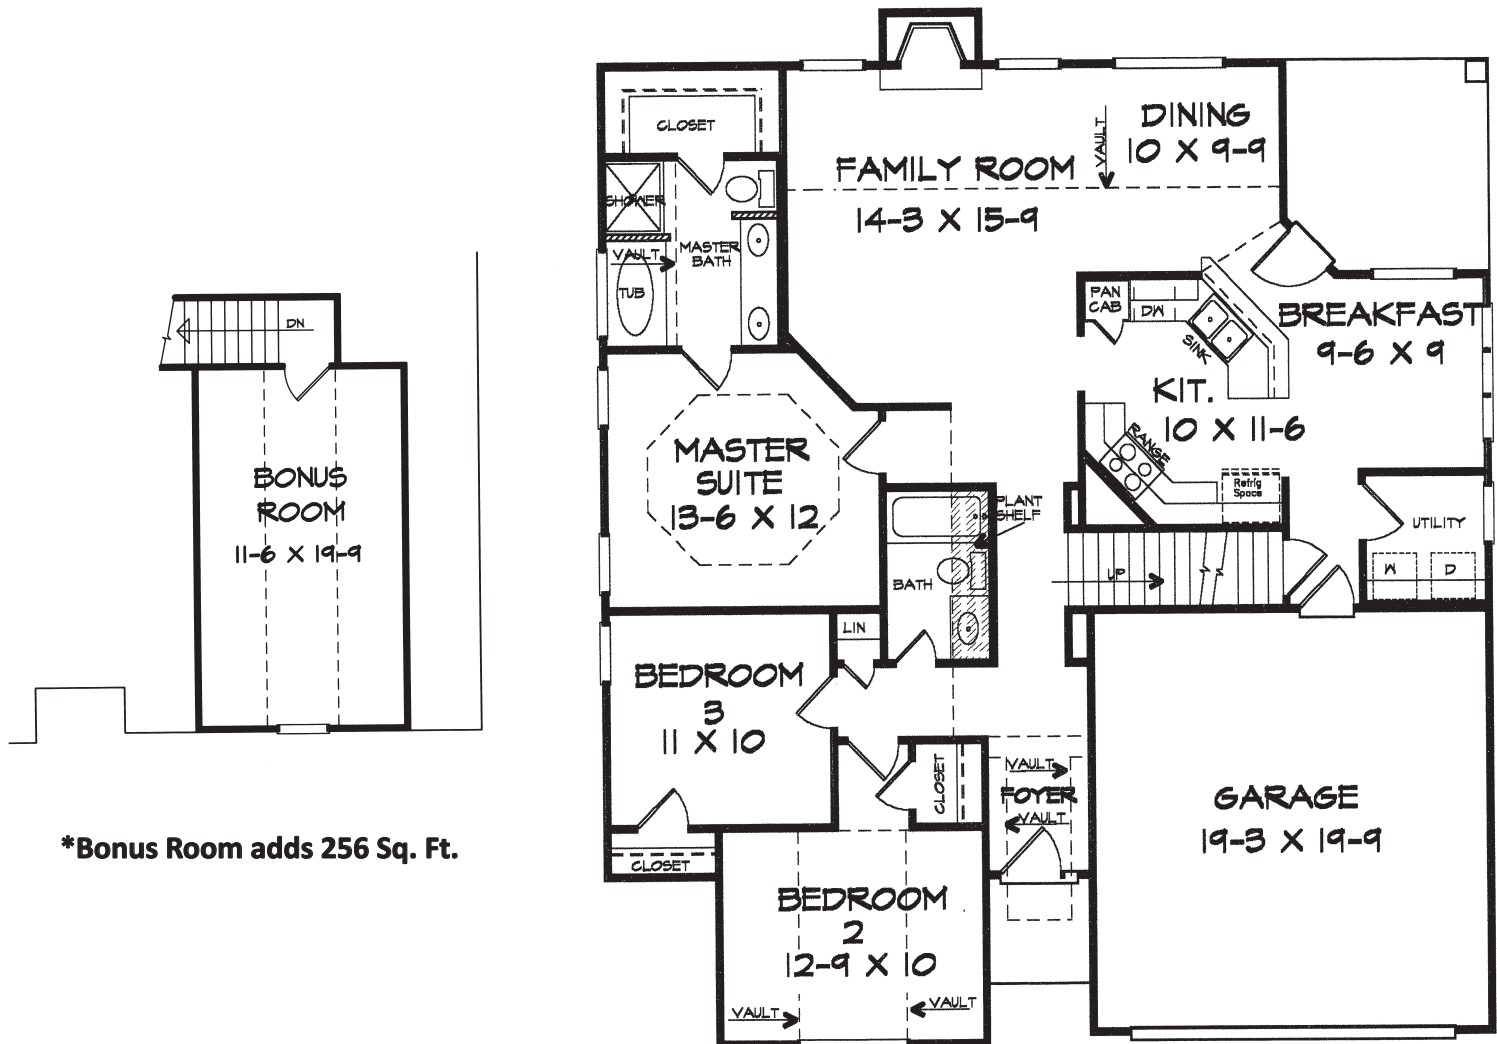

# Thurston 1458 Sq. Ft.

\*Bonus Room adds 256 Sq. Ft.

FLOOR PLAN

WIDTH: 44-0  
DEPTH: 49-0

[info@dkplans.com](mailto:info@dkplans.com)

(770) 460-9495

DK DESIGNS, INC.

This plan is copyrighted by DK Designs, Inc. and cannot be copied or reproduced without written permission.