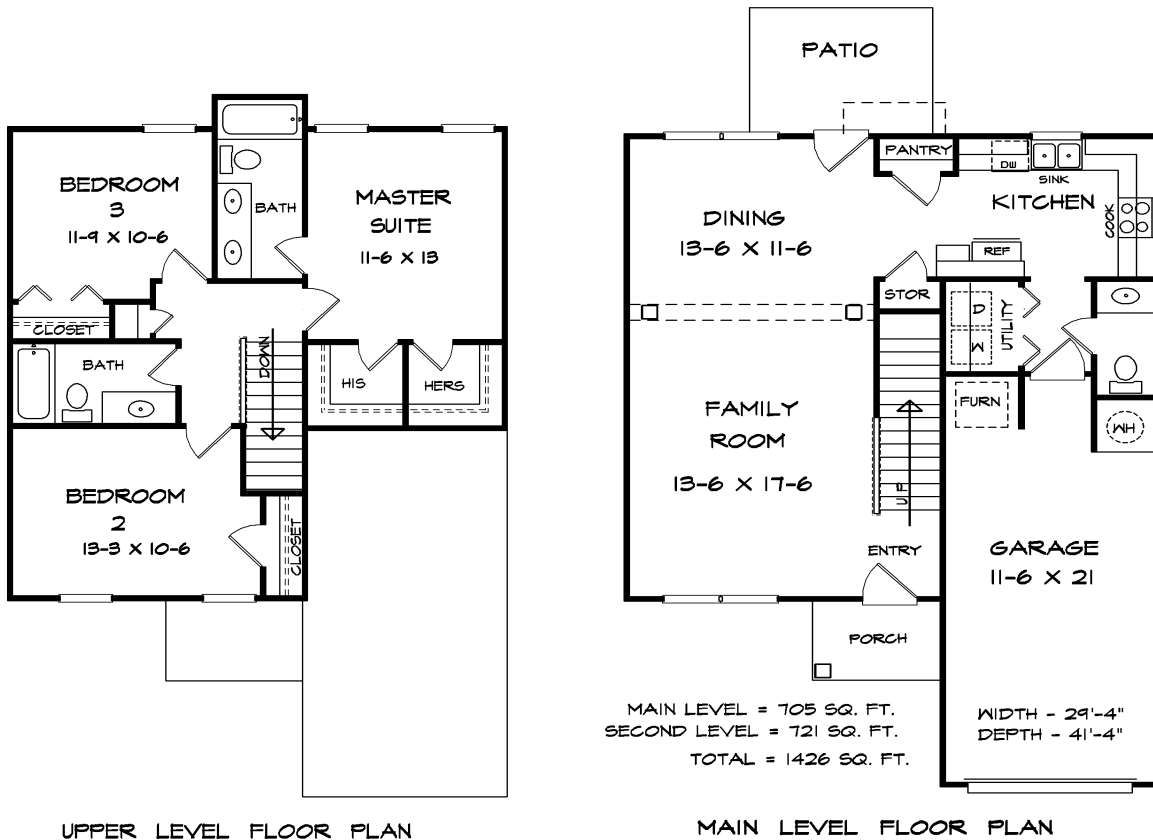

Scottsboro 1426 Sq. Ft.

This plan is copyrighted by DK Designs, Inc. and cannot be copied or reproduced without written permission

DK Designs, Inc. 770-460-9495