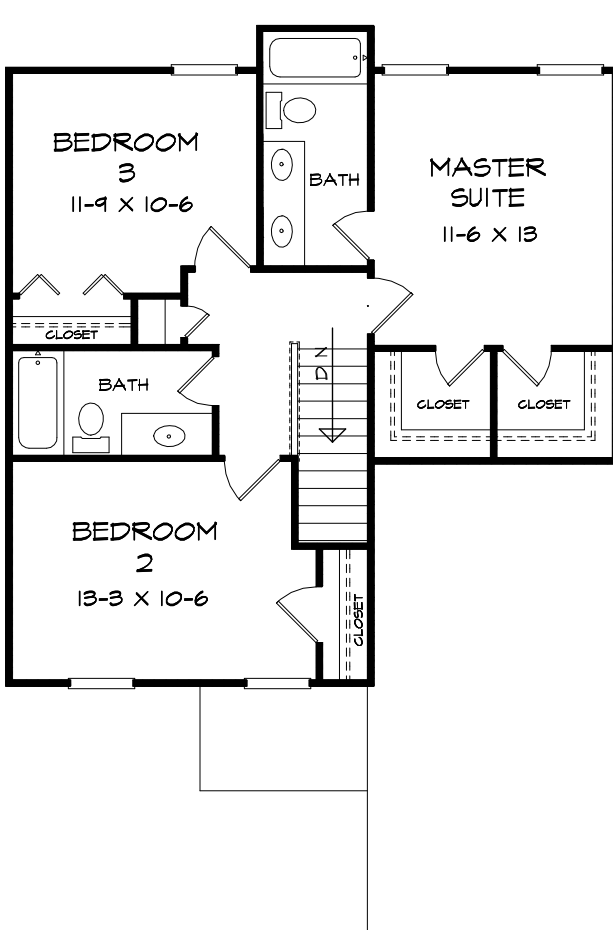

Scottsboro 1426 Sq. Ft.

UPPER LEVEL FLOOR PLAN

WIDTH - 29-4
DEPTH - 41-4

MAIN LEVEL FLOOR PLAN

DK DESIGNS, INC.

info@dkplans.com
(770) 460-9495