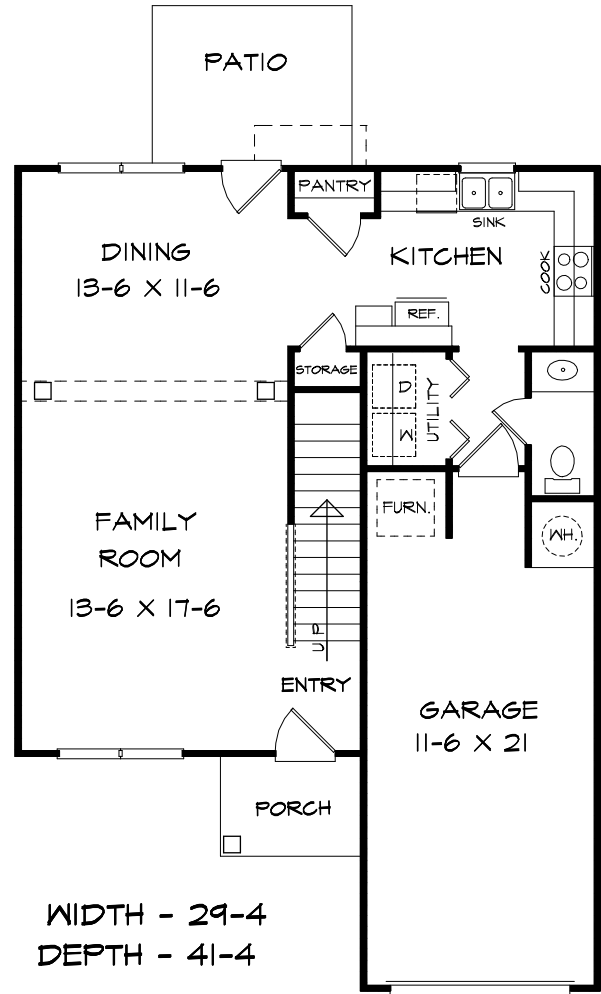

Scottsboro 1426 Sq. Ft.

UPPER LEVEL FLOOR PLAN

WIDTH - 29-4
DEPTH - 41-4

MAIN LEVEL FLOOR PLAN

DK DESIGNS, INC.

info@dkplans.com
(770) 460-9495