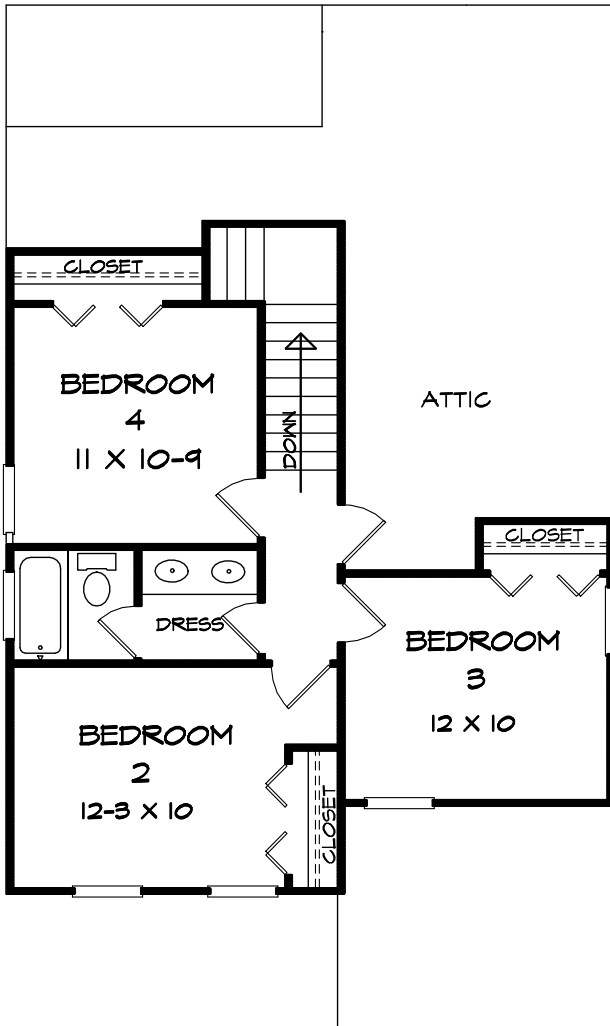

Adrian 1424 Sq. Ft.

MAIN LEVEL FLOOR PLAN

WIDTH - 27'-6"
DEPTH - 47'-9"

UPPER LEVEL FLOOR PLAN

DK DESIGNS, INC.

info@dkplans.com
(770) 460-9495