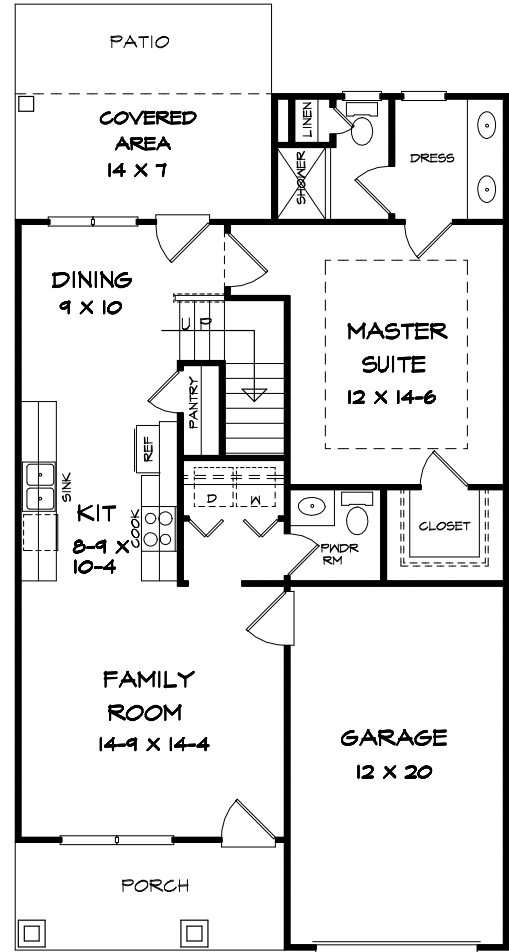

Adrian 1424 Sq. Ft.

MAIN LEVEL FLOOR PLAN

WIDTH - 27'-6"
DEPTH - 47'-9"

UPPER LEVEL FLOOR PLAN

DK DESIGNS, INC.

info@dkplans.com
(770) 460-9495