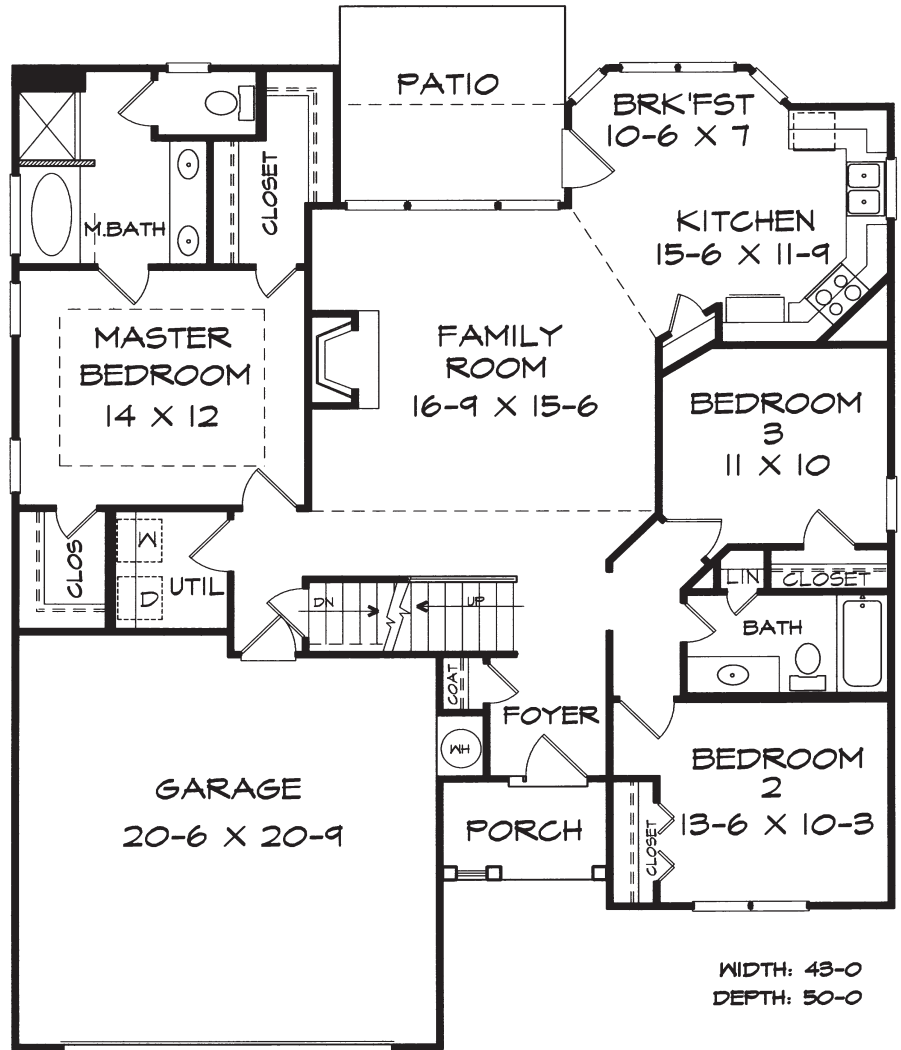

# Stovall-B 1418 Sq. Ft.

WIDTH: 43-0  
DEPTH: 50-0

**\*Bonus Room adds 264 Sq. Ft.**

STOVALL BONUS ROOM PLAN

DK DESIGNS, INC.

info@dkplans.com  
(770) 460-9495

FLOOR PLAN