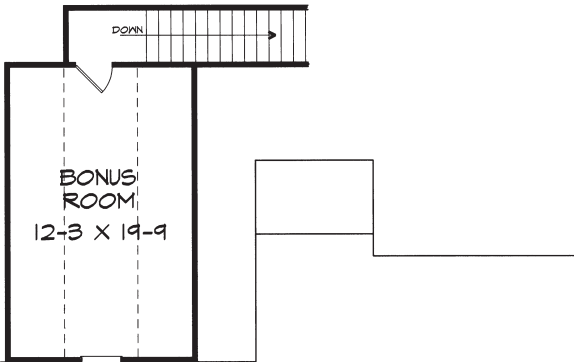

# Stovall-B 1418 Sq. Ft.

WIDTH: 43-0  
DEPTH: 50-0

**\*Bonus Room adds 264 Sq. Ft.**

STOVALL BONUS ROOM PLAN

DK DESIGNS, INC.

info@dkplans.com  
(770) 460-9495

FLOOR PLAN