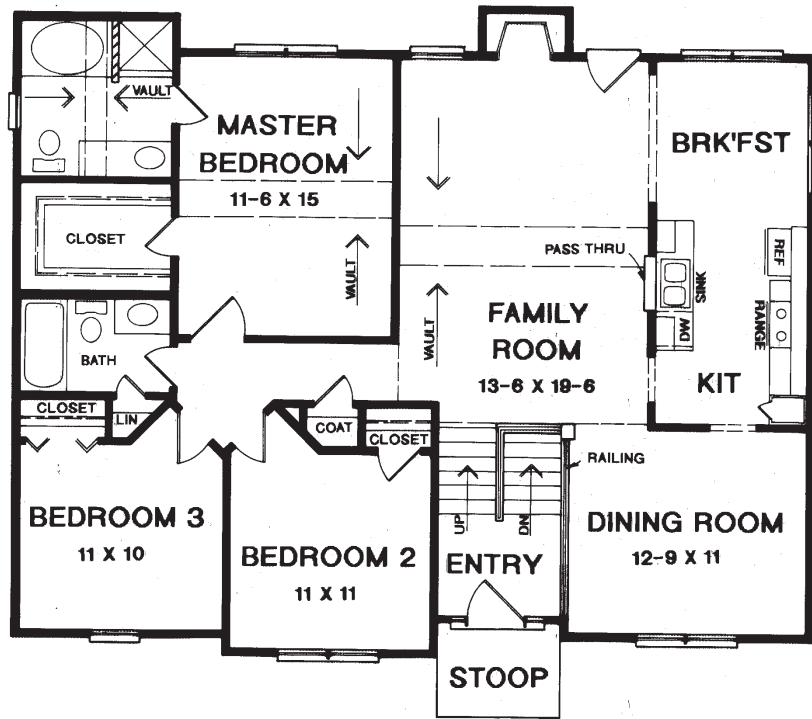

Keswick 1412 Sq. Ft.

MAIN LEVEL

LOWER LEVEL

DK DESIGNS, INC.

info@dkplans.com

(770) 460-9495

This plan is copyrighted by DK Designs, Inc. and cannot be copied or reproduced without written permission.