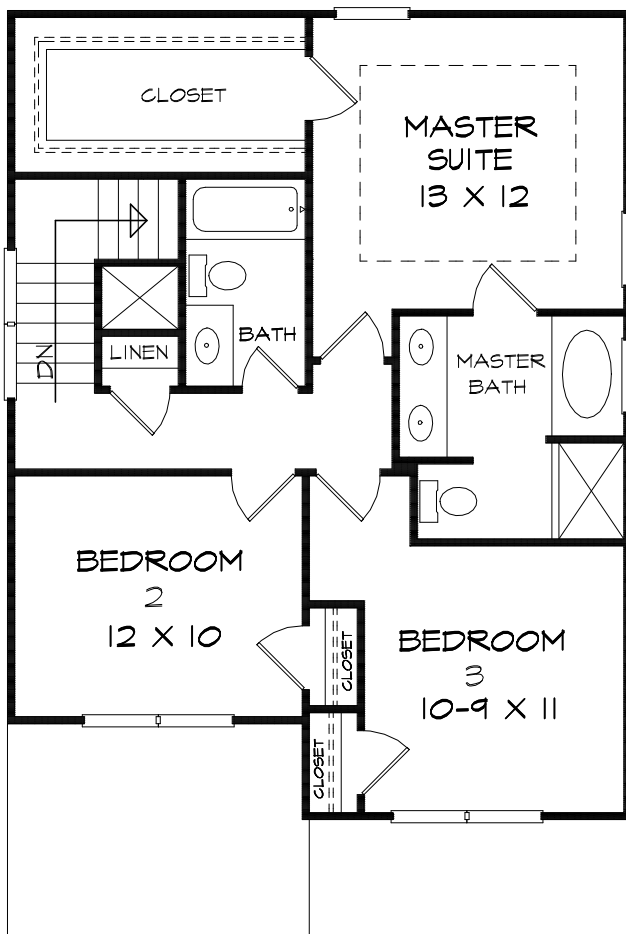

Murryville 1376 Sq. Ft.

UPPER LEVEL FLOOR PLAN

WIDTH - 26'-0"
DEPTH - 38'-9"

MAIN LEVEL FLOOR PLAN

DK DESIGNS, INC.

info@dkplans.com

(770) 460-9495

This plan is copyrighted by DK Designs, Inc. and cannot be copied or reproduced without written permission.