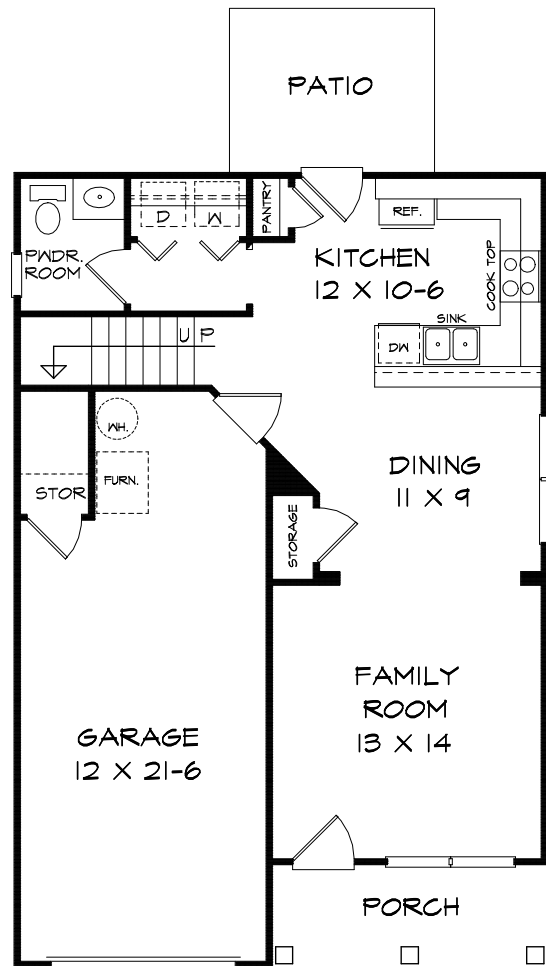

Murryville 1376 Sq. Ft.

UPPER LEVEL FLOOR PLAN

WIDTH - 26'-0"
DEPTH - 38'-9"

MAIN LEVEL FLOOR PLAN

DK DESIGNS, INC.

info@dkplans.com

(770) 460-9495

This plan is copyrighted by DK Designs, Inc. and cannot be copied or reproduced without written permission.