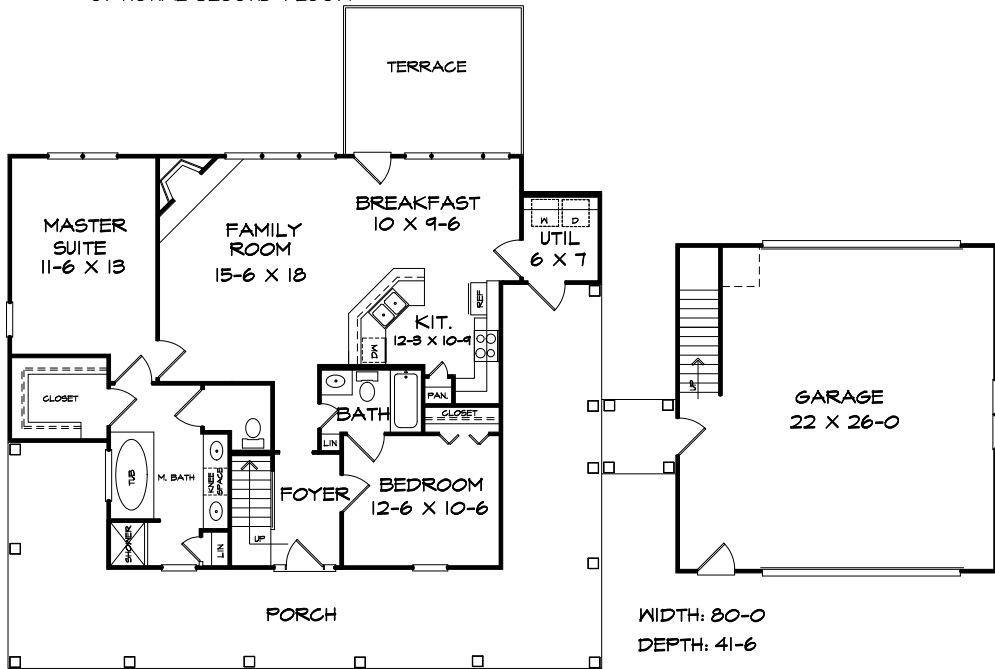

Manchester 1285 Sq. Ft.

FIRST FLOOR PLAN

info@dkplans.com
(770) 460-9495

DK DESIGNS, INC.

This plan is copyrighted by DK Designs, Inc. and cannot be copied or reproduced without written permission.