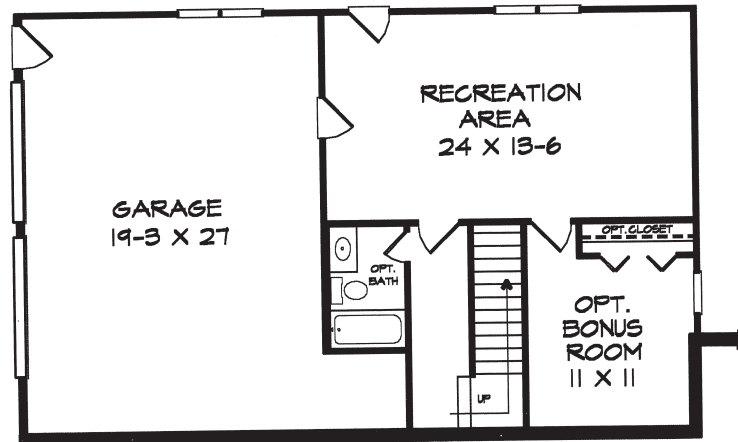

Mather 1277 Sq. Ft.

FLOOR PLAN

WIDTH: 44-6
DEPTH: 36-0

DRIVE UNDER PLAN

***Opt. Bonus Room/Recreation Area adds 642 Sq. Ft.**

DK DESIGNS, INC.

info@dkplans.com

(770) 460-9495