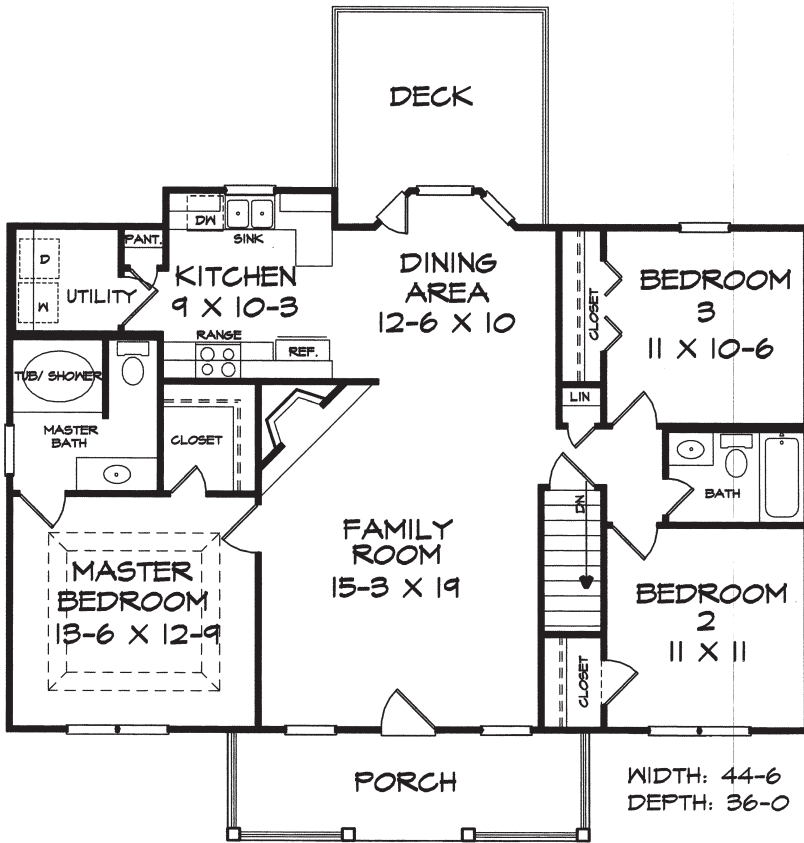

Mather 1277 Sq. Ft.

FLOOR PLAN

WIDTH: 44-6
DEPTH: 36-0

DRIVE UNDER PLAN

***Opt. Bonus Room/Recreation Area adds 642 Sq. Ft.**

DK DESIGNS, INC.

info@dkplans.com

(770) 460-9495

This plan is copyrighted by DK Designs, Inc. and cannot be copied or reproduced without written permission.