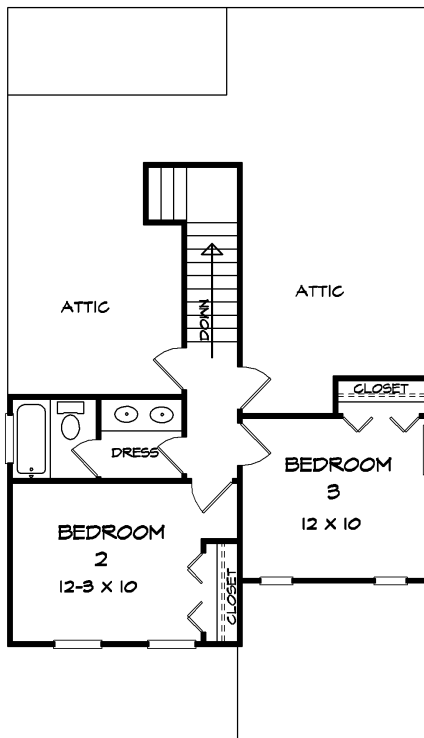

# Whitestone 1276 Sq. Ft.

UPPER LEVEL FLOOR PLAN

MAIN LEVEL FLOOR PLAN

This plan is copyrighted by DK Designs, Inc. and cannot be copied or reproduced without written permission

**DK Designs, Inc.** 770-460-9495