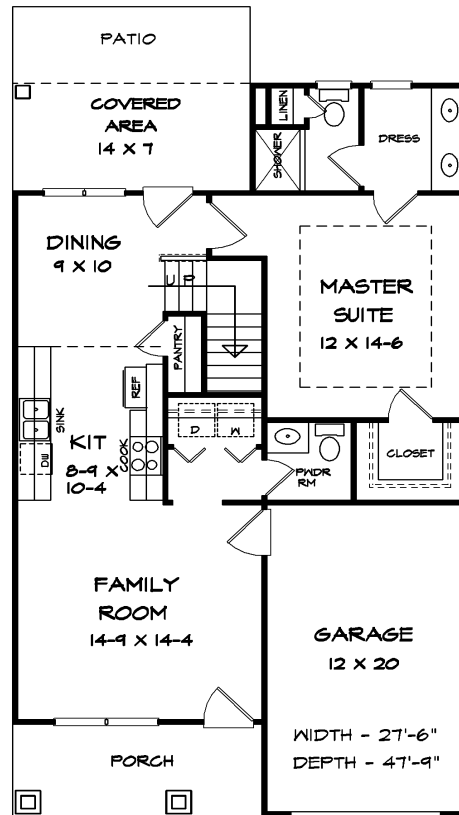

# Whitestone 1276 Sq. Ft.

UPPER LEVEL FLOOR PLAN

MAIN LEVEL FLOOR PLAN

This plan is copyrighted by DK Designs, Inc. and cannot be copied or reproduced without written permission

**DK Designs, Inc.** 770-460-9495