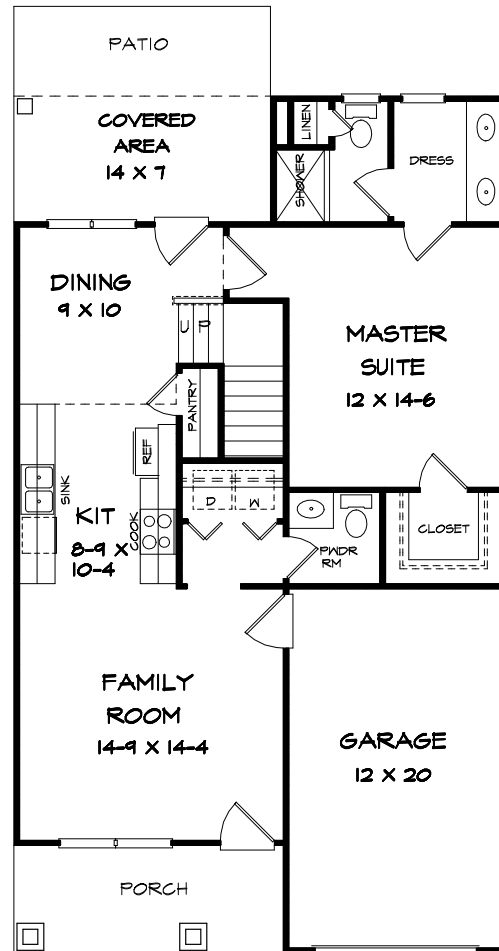

Whitestone 1276 Sq. Ft.

UPPER LEVEL FLOOR PLAN

WIDTH - 27'-6"
DEPTH - 47'-9"
MAIN LEVEL FLOOR PLAN

DK DESIGNS, INC.

info@dkplans.com
(770) 460-9495