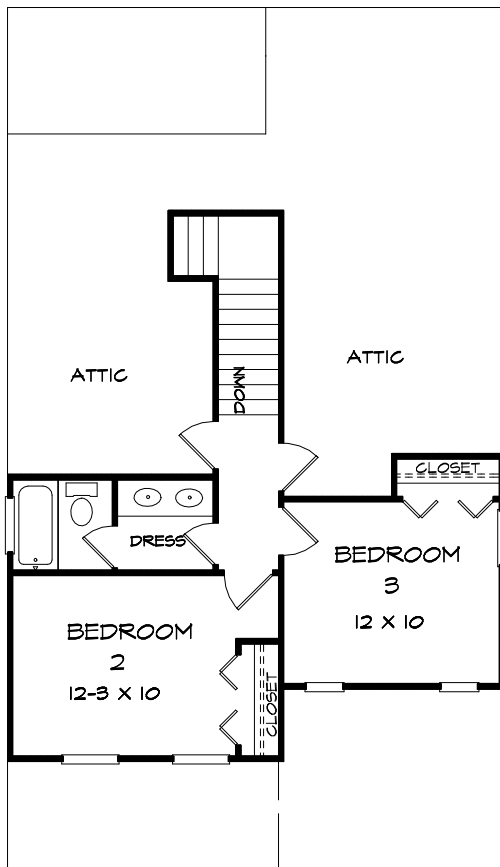

Whitestone 1276 Sq. Ft.

UPPER LEVEL FLOOR PLAN

WIDTH - 27'-6"
DEPTH - 47'-9"
MAIN LEVEL FLOOR PLAN

DK DESIGNS, INC.

info@dkplans.com
(770) 460-9495