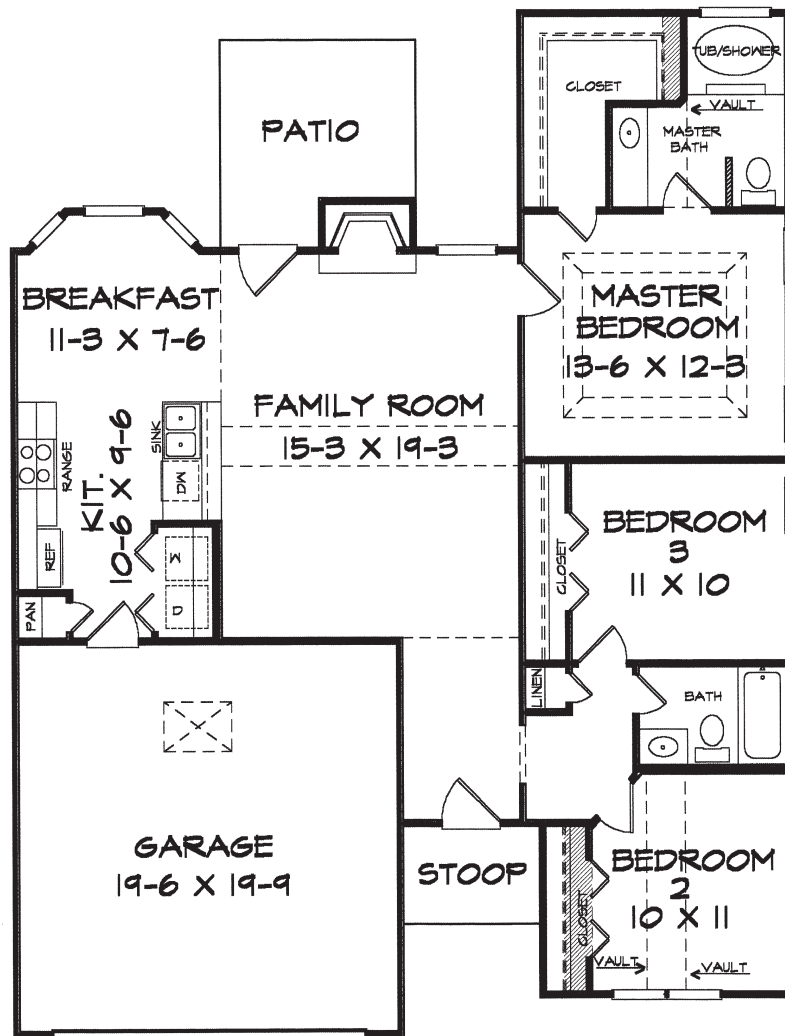

# Baxley 1265 Sq. Ft.

WIDTH: 40-0  
DEPTH: 52-0