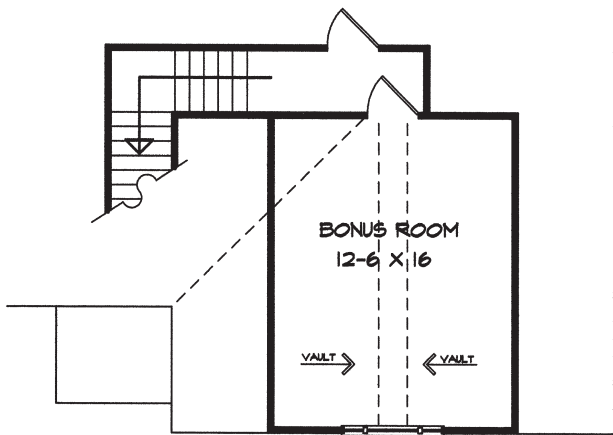

# Eberton 1251 Sq. Ft.

**\*Bonus Room adds 261 Sq. Ft.**

BONUS ROOM PLAN

## FLOOR PLAN

WIDTH - 56'-9"  
DEPTH - 36'-0"

DK DESIGNS, INC.

info@dkplans.com  
(770) 460-9495

This plan is copyrighted by DK Designs, Inc. and cannot be copied or reproduced without written permission.