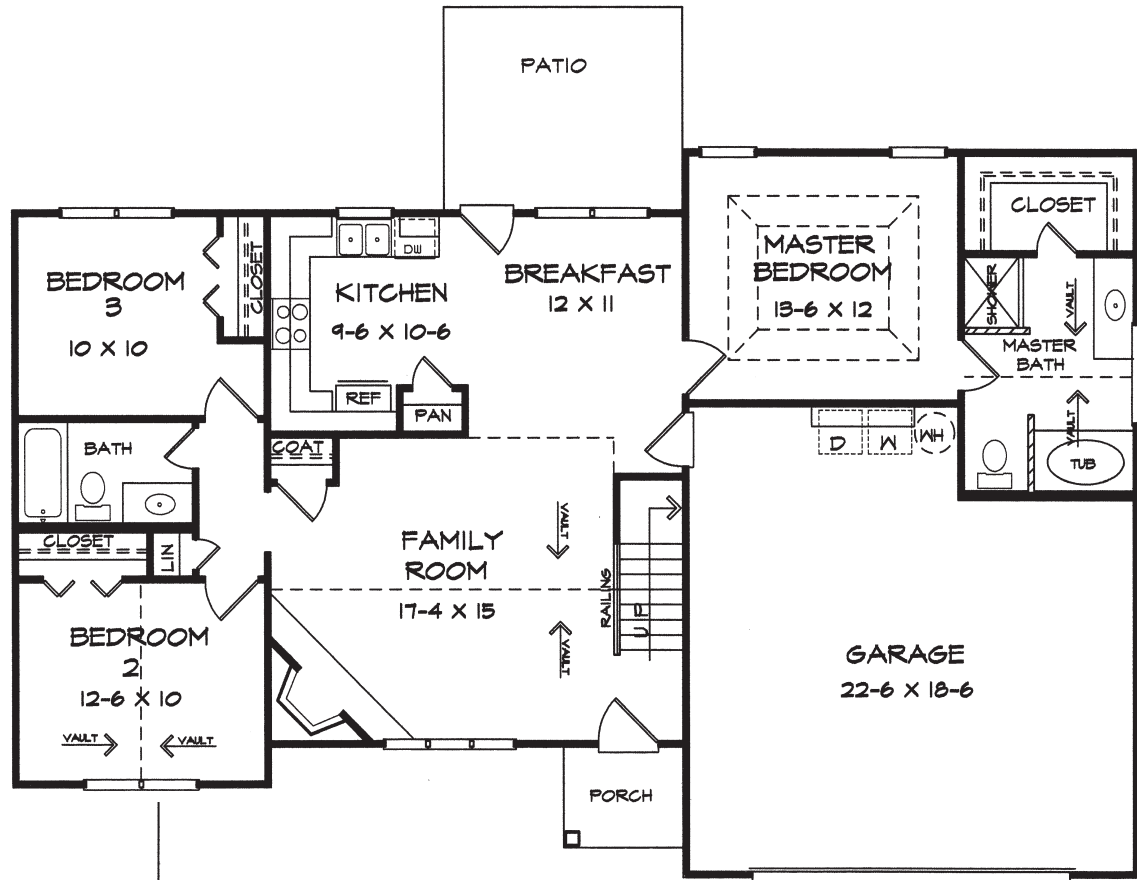

# Eberton 1251 Sq. Ft.

**\*Bonus Room adds 261 Sq. Ft.**

BONUS ROOM PLAN

## FLOOR PLAN

WIDTH - 56'-9"  
DEPTH - 36'-0"

DK DESIGNS, INC.

info@dkplans.com  
(770) 460-9495

This plan is copyrighted by DK Designs, Inc. and cannot be copied or reproduced without written permission.