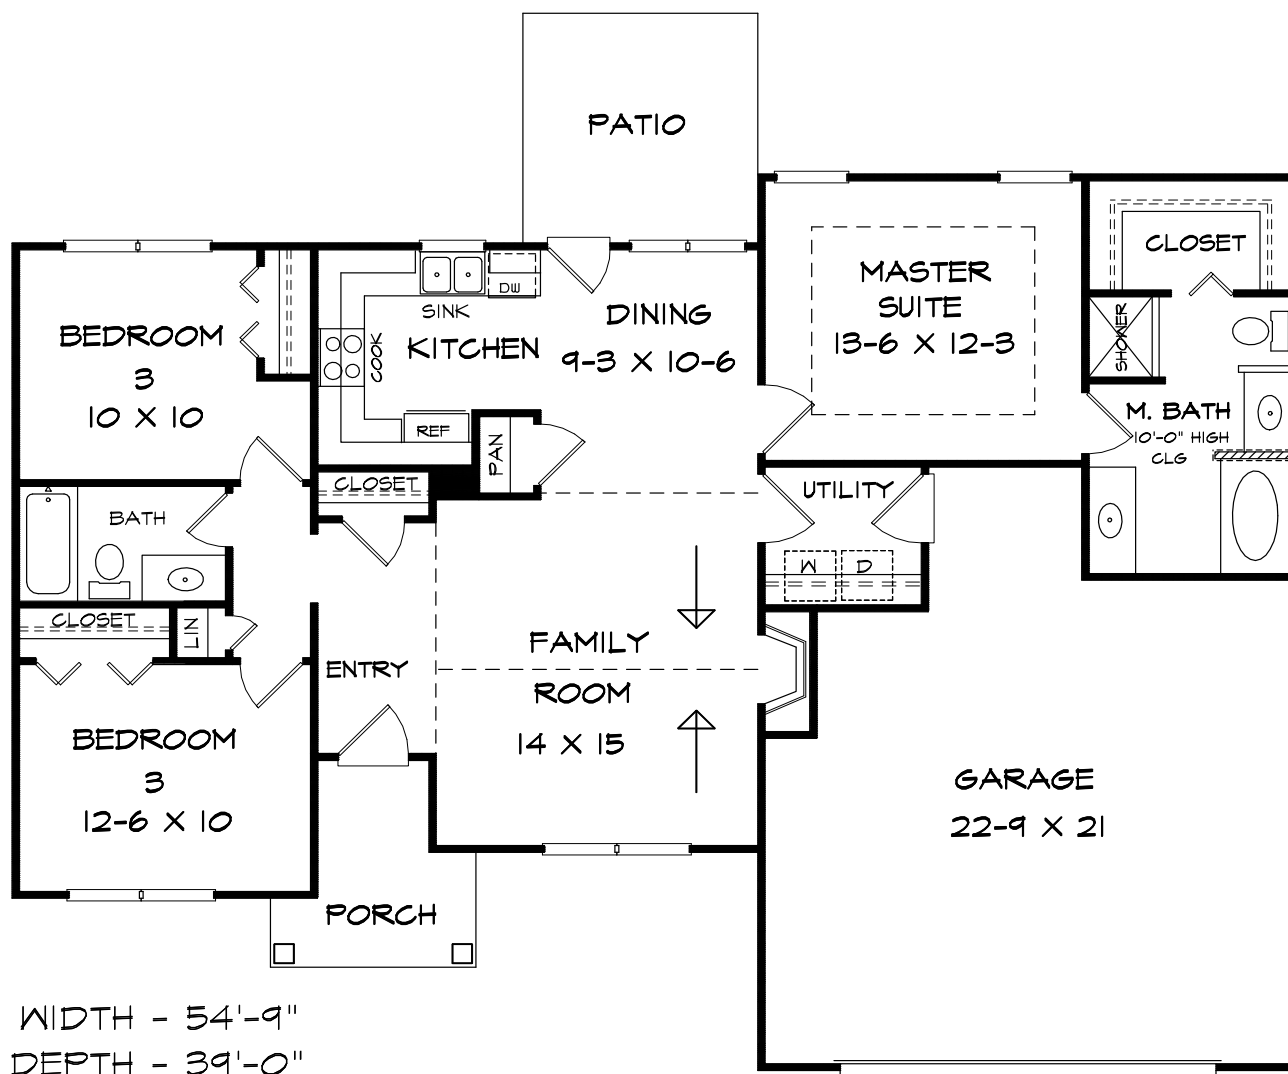

Ensley 1236 Sq. Ft.

WIDTH - 54'-9"
DEPTH - 39'-0"

FLOOR PLAN

DK DESIGNS, INC.

info@dkplans.com
(770) 460-9495