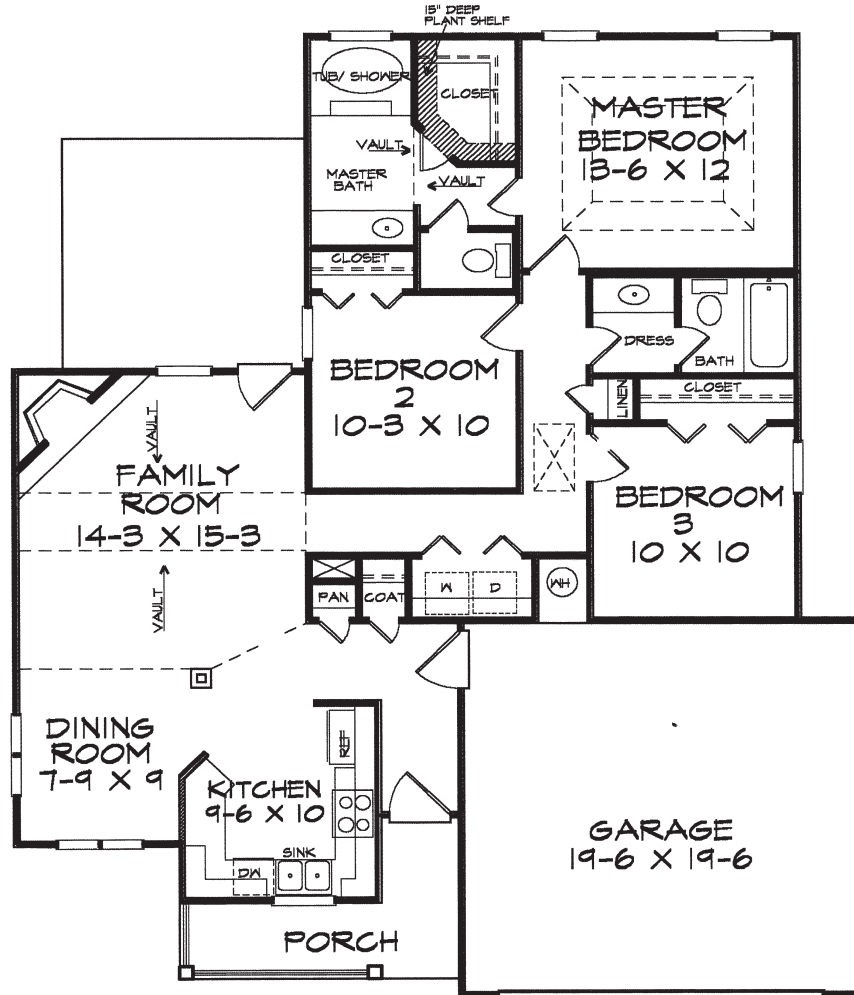

Denmark 1218 Sq. Ft.

WIDTH: 42-0
DEPTH: 50-6

FLOOR PLAN

DK DESIGNS, INC.

info@dkplans.com
(770) 460-9495

This plan is copyrighted by DK Designs, Inc. and cannot be copied or reproduced without written permission.