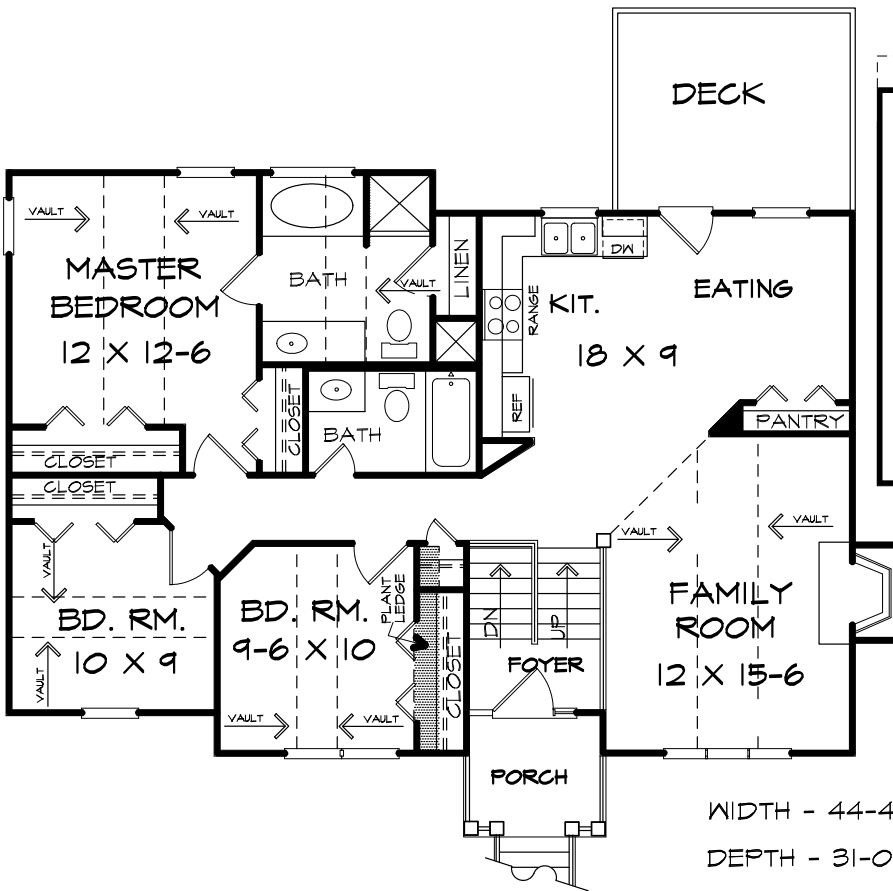

# Hayesworth 1193 Sq. Ft.

MAIN LEVEL FLOOR PLAN

LOWER LEVEL PLAN

**\*Bonus Space adds 177 Sq. Ft.**

WIDTH - 44-4  
DEPTH - 31-0

DK DESIGNS, INC.

info@dkplans.com  
(770) 460-9495