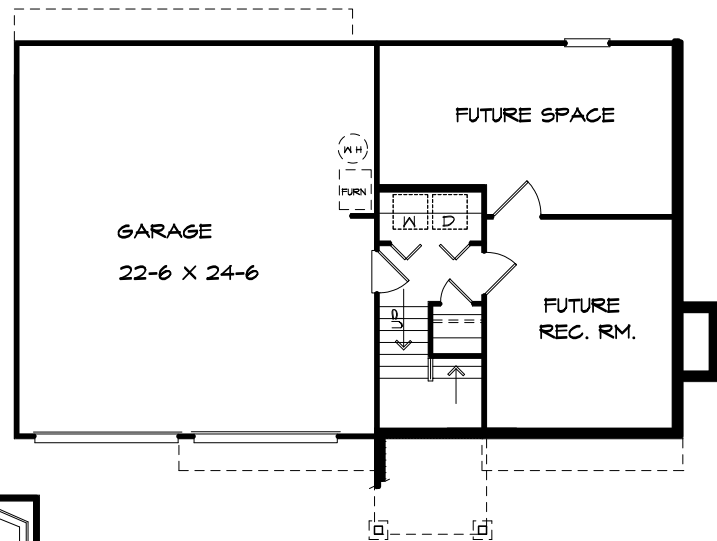

# Hayesworth 1193 Sq. Ft.

MAIN LEVEL FLOOR PLAN

LOWER LEVEL PLAN

**\*Bonus Space adds 177 Sq. Ft.**

WIDTH - 44-4  
DEPTH - 31-0

DK DESIGNS, INC.

info@dkplans.com  
(770) 460-9495