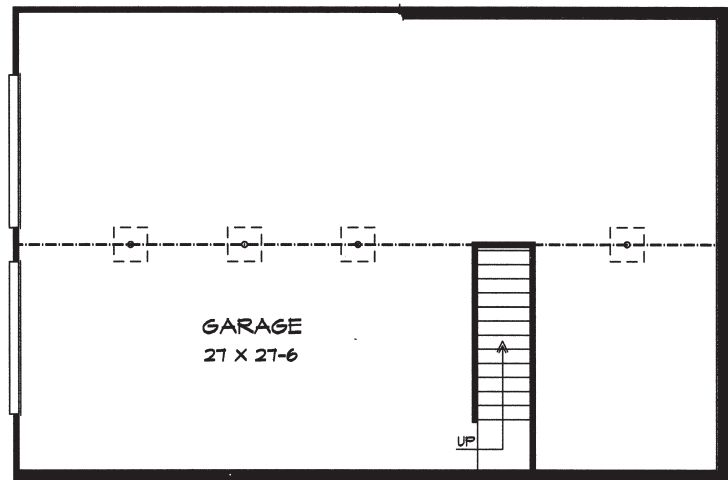

# Jefferson 1190 Sq. Ft.

FLOOR PLAN LEVEL

WIDTH - 42-6  
DEPTH - 34-0

DRIVE UNDER LEVEL

DK DESIGNS, INC.

[info@dkplans.com](mailto:info@dkplans.com)

(770) 460-9495

This plan is copyrighted by DK Designs, Inc. and cannot be copied or reproduced without written permission.