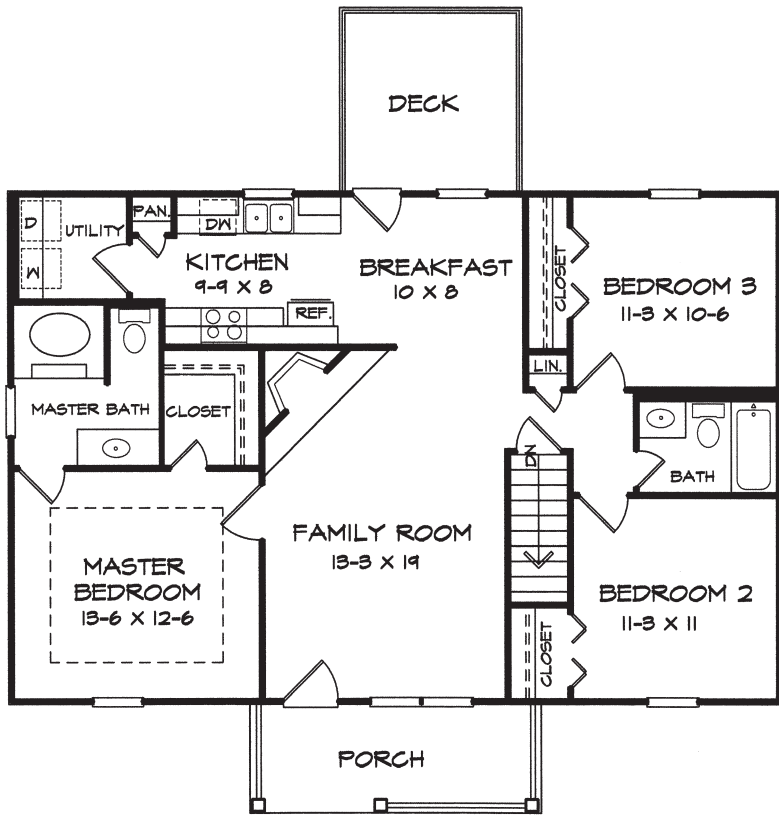

# Jefferson 1190 Sq. Ft.

FLOOR PLAN LEVEL

WIDTH - 42-6  
DEPTH - 34-0

DRIVE UNDER LEVEL

DK DESIGNS, INC.

[info@dkplans.com](mailto:info@dkplans.com)

(770) 460-9495

This plan is copyrighted by DK Designs, Inc. and cannot be copied or reproduced without written permission.