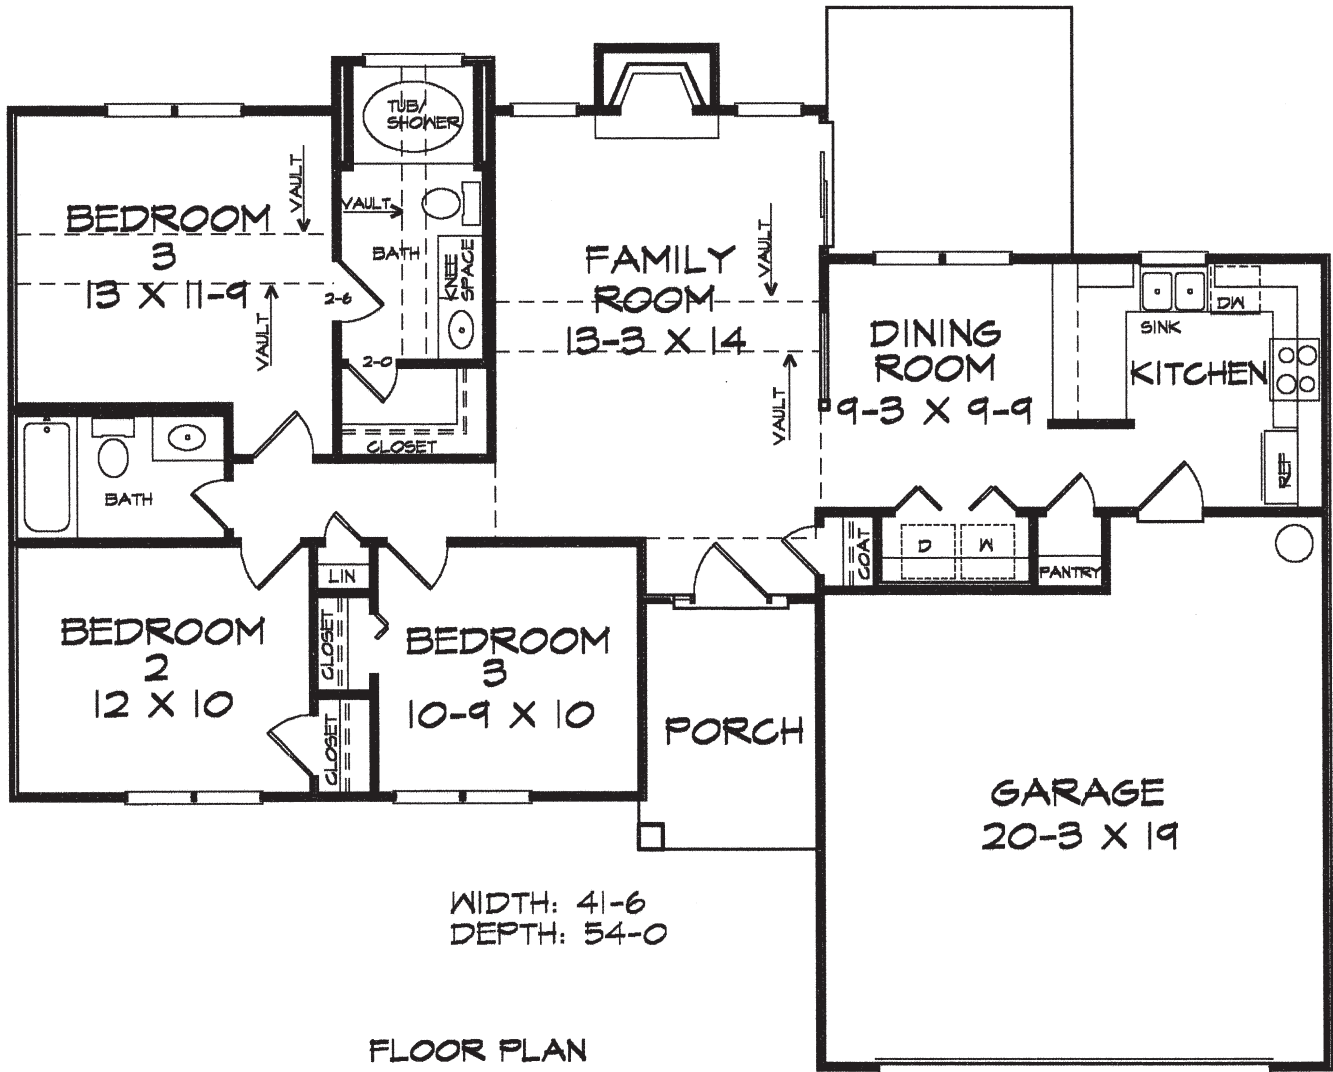

Stilson 1134 Sq. Ft.

DK DESIGNS, INC.

info@dkplans.com
(770) 460-9495

This plan is copyrighted by DK Designs, Inc. and cannot be copied or reproduced without written permission.