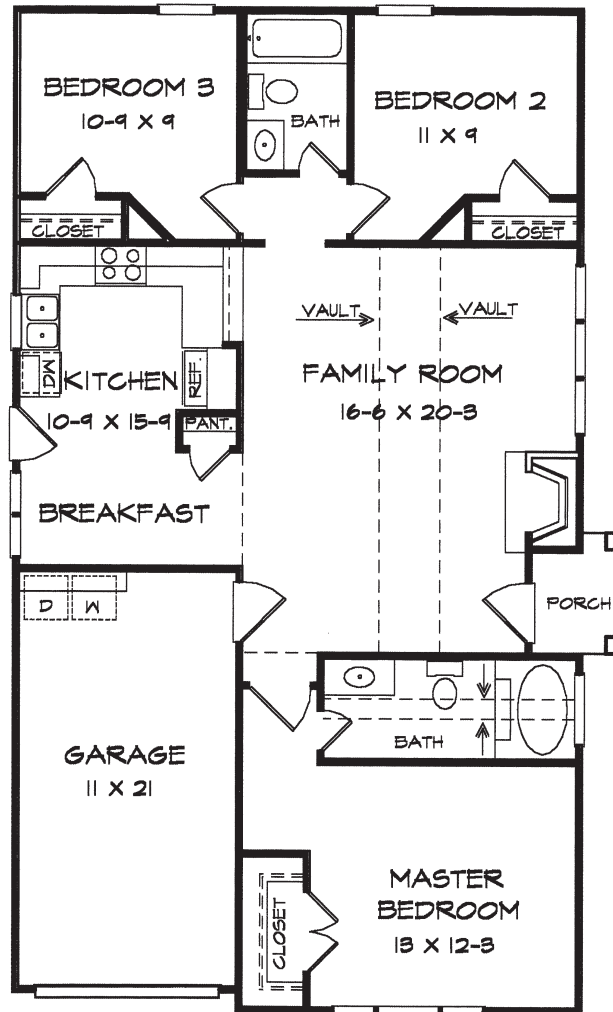

Mason 1133 Sq. Ft.

FLOOR PLAN

WIDTH - 30-0
DEPTH - 50-0

DK DESIGNS, INC.

info@dkplans.com
(770) 460-9495

This plan is copyrighted by DK Designs, Inc. and cannot be copied or reproduced without written permission.