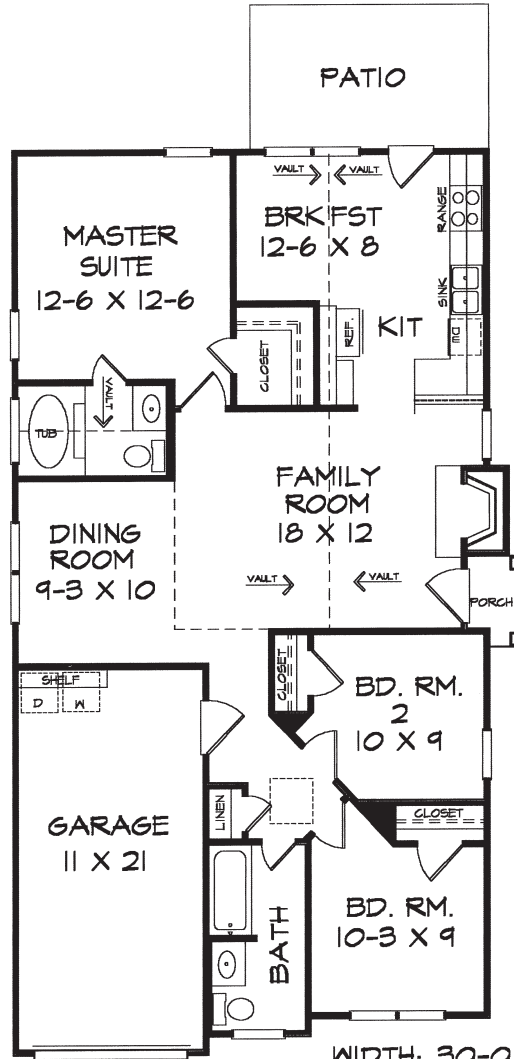

Langford 1123 Sq. Ft.

WIDTH: 30-0
DEPTH: 50-0

DK DESIGNS, INC.

info@dkplans.com
(770) 460-9495

This plan is copyrighted by DK Designs, Inc. and cannot be copied or reproduced without written permission.