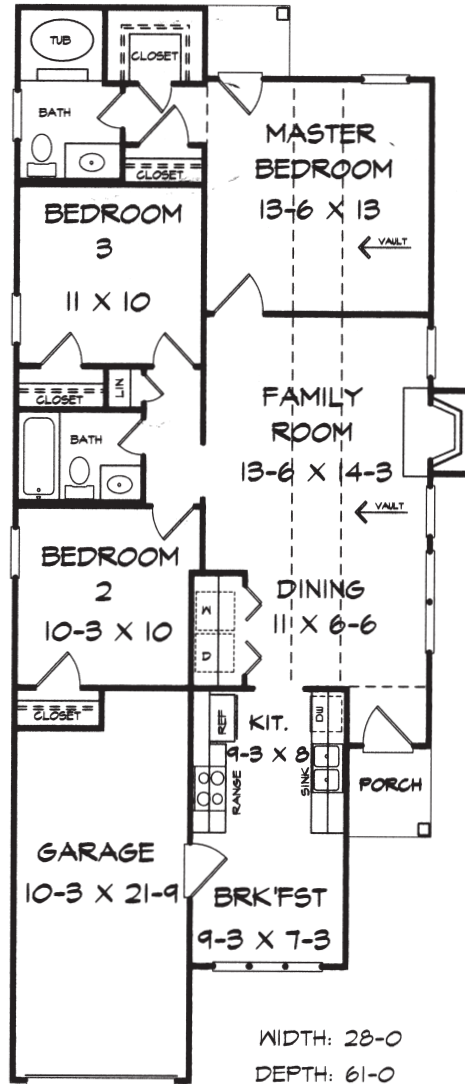

# Sheffield 1116 Sq. Ft.

DK DESIGNS, INC.

info@dkplans.com  
(770) 460-9495